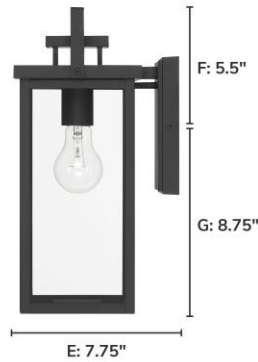

# 46051 Timbergrove Outdoor 1 Light Medium V

Finish: Matte Black with Clear Glass

**Side View:**  
 Projection from Wall: E  
 Center of J Box to Top: F  
 Center of J Box to Bottom: G

**Backplate:**  
 Height: A Width: B  
**Fixture:**  
 Overall Height: C Overall Width: D

## Lamping

Bulbs Included	Number of Bulbs	Base Type	Maximum Wattage	Pictured Bulb(s)
1		E26	60	A19 Standard

## Dimensions and Materials

Fixture Height (in)	Fixture Length (in)	Fixture Width (in)	Sconce/Vanity Backplate Height (A)	Sconce/Vanity Backplate Width (B)	Sconce/Vanity Center of J Box to Bottom (G)	Sconce/Vanity Center of J Box to Top (F)	Sconce/Vanity Projection from Wall (E)	Dim C - Standard - Ceiling to Bottom of Canopy	Dim E - Standard - Canopy Width	Overall Max Height (in)	Overall Min Height (in)	Product Weight (Lbs)	Primary Material	Secondary Material	Shade Included
14.25	7.75	6.25	6.5	4.5	8.75	5.5	7.75					3.81	Aluminum	Glass	Yes