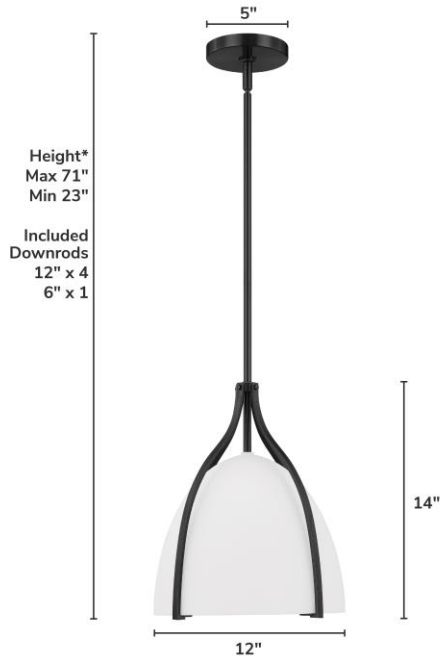

48119 Arcelia 1 Light Medium Pendant Black

Finish: Matte Black with Cased White Glass

*Height is ceiling to bottom of fixture

Lamping

Bulbs Included	Number of Bulbs	Base Type	Maximum Wattage	Pictured Bulb(s)
No	1	E26	60	A19 Standard

Ordering Information and Description

Item Number	UPC	Hunter Brand - Long Name	Web Collection	Family Name	Housing Finish	Secondary Finish	Glass Finish	Fixture Shape
48119	049694481191	Hunter Fan Company		Arcelia White Glass 1 Light Medium 12 Inch Pendant	Matte Black		Cased White	Bell

Dimensions and Materials

Fixture Height (in)	Fixture Length (in)	Fixture Width (in)	Sconce/Vanity Backplate Height (A)	Sconce/Vanity Backplate Width (B)	Sconce/Vanity Center of J Box to Bottom (G)	Sconce/Vanity Center of J Box to Top (F)	Sconce/Vanity Projection from Wall (E)	Dim C - Standard - Ceiling to Bottom of Canopy	Dim E - Standard - Canopy Width	Overall Max Height (in)	Overall Min Height (in)	Product Weight (Lbs)	Primary Material	Secondary Material	Shade Included
14	12	12						0.75	5	71	23	7.15	Iron	Glass	Yes

Shipping and Logistical

Long Bullet Feature 11	Shipping Length (in)	Shipping Width (in)	Shipping Height (in)	Shipping Weight (Lbs)	Shipping Cubic Feet (L x W x H)/1728	Country of Origin Code
	15.9	14.4	12.6	9.81		CN