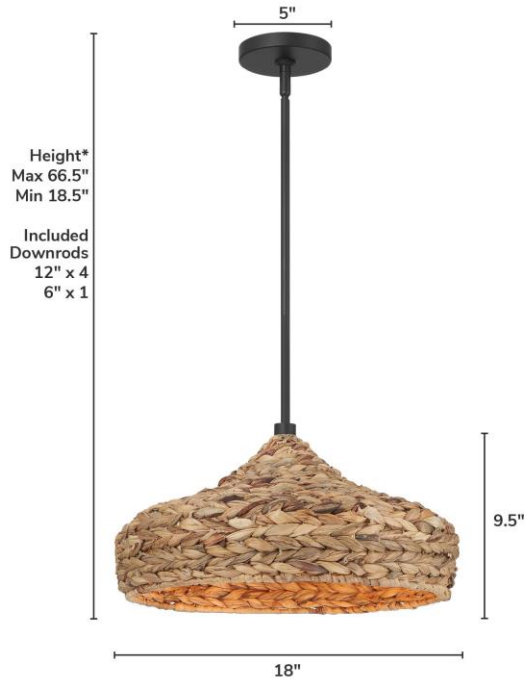

49028 Cambria 1 Light Large 18 Inch Pendant

Finish: Matte Black

*Height is ceiling to bottom of fixture

Lamping

Bulbs Included	Number of Bulbs	Base Type	Maximum Wattage	Pictured Bulb(s)
1		E26	60	G25 Globe

Ordering Information and Description

Item Number	UPC	Hunter Brand - Long Name	Web Collection	Family Name	Housing Finish	Secondary Finish	Glass Finish	Fixture Shape
49028	049694490285	Hunter Fan Company		Cambria 1 Light Large 18 Inch Pendant	Matte Black	None	None	Martini

Dimensions and Materials

Fixture Height (in)	Fixture Length (in)	Fixture Width (in)	Sconce/Vanity Backplate Height (A)	Sconce/Vanity Backplate Width (B)	Sconce/Vanity Center of J Box to Bottom (G)	Sconce/Vanity Center of J Box to Top (F)	Sconce/Vanity Projection from Wall (E)	Dim C - Standard - Ceiling to Bottom of Canopy	Dim E - Standard - Canopy Width	Overall Max Height (in)	Overall Min Height (in)	Product Weight (Lbs)	Primary Material	Secondary Material	Shade Included
9.5	18	18						1	5	66.5	18.5	6.34	Seagrass	Iron	Yes

Shipping and Logistical

Long Bullet Feature 11	Shipping Length (in)	Shipping Width (in)	Shipping Height (in)	Shipping Weight (Lbs)	Shipping Cubic Feet (L x W x H)/1728	Country of Origin Code
	19.6000	19.6000	11.8000	9.1000		CN