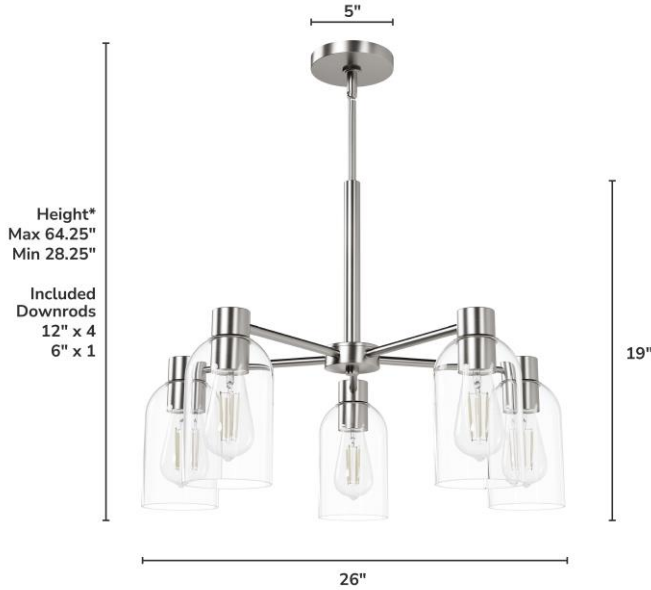

# 49080 Lochemeade 5 Light Chandelier BN Cost

Finish: Brushed Nickel with Clear Glass

\*Height is ceiling to bottom of fixture

## Lamping

Bulbs Included	Number of Bulbs	Base Type	Maximum Wattage	Pictured Bulb(s)
5		E26	60	ST64 Edison

## Ordering Information and Description

Item Number	UPC	Hunter Brand - Long Name	Web Collection	Family Name	Housing Finish	Secondary Finish	Glass Finish	Fixture Shape
49080	049694490803	Hunter Fan Company		Lochemeade 5 Light Medium 26 Inch Chandelier	Brushed Nickel	None	Clear	Candle

## Dimensions and Materials

Fixture Height (in)	Fixture Length (in)	Fixture Width (in)	Sconce/Vanity Backplate Height (A)	Sconce/Vanity Backplate Width (B)	Sconce/Vanity Center of J Box to Bottom (G)	Sconce/Vanity Center of J Box to Top (F)	Sconce/Vanity Projection from Wall (E)	Dim C - Standard - Ceiling to Bottom of Canopy	Dim E - Standard - Canopy Width	Overall Max Height (in)	Overall Min Height (in)	Product Weight (Lbs)	Primary Material	Secondary Material	Shade Included
19	26	26						1	5	64.25	28.25	10.7	Iron	Glass	Yes