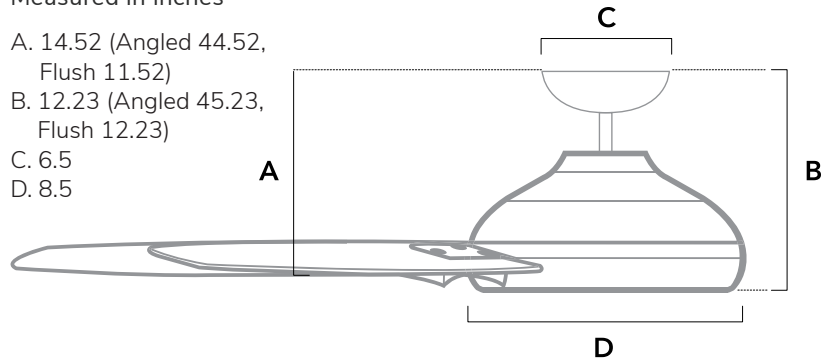

DIMENSIONS

Measured in inches

- A. 14.52 (Angled 44.52, Flush 11.52)
- B. 12.23 (Angled 45.23, Flush 12.23)
- C. 6.5
- D. 8.5

50001 | Matte Bronze Body with Matte Bronze Blades

ADDITIONAL FINISHES

51590
Matte Black Body with Matte Black Blades

51589
Matte Silver Body with Matte Silver Blades

53436
Matte White Body with Matte White Blades

FAN SPECIFICATIONS

Motor Type	Reversible	Wire Length	Control Type	Downrod	Location	Blade #	Add'l Sizes
DC	YES	32" (24" Downrod)	Wall Control	6" Included	Damp	7	72"