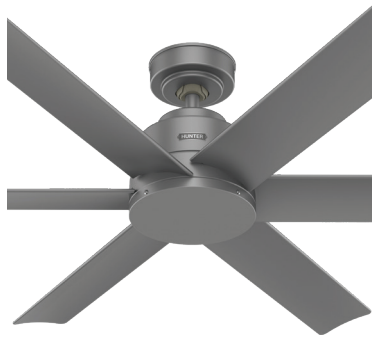

DIMENSIONS

Measured in inches

- A. 12.95 (Angled 44.95, Flush 10.95)
- B. 13.79 (Angled 45.79, Flush 11.79)
- C. 6.5
- D. 8.94

50007 | Matte Bronze Body with Matte Bronze Blades

ADDITIONAL FINISHES

53435
Fresh White Body with Fresh White Blades

51179
Matte Silver Body with Matte Silver Blades

51180
Matte Black Body with Matte Black Blades

50063
Luxe Gold Body with Matte White Blades

FAN SPECIFICATIONS

Motor Type	Reversible	Wire Length	Control Type	Downrod	Location	Blade #	Add'l Sizes
AC	YES	32" (24" Downrod)	Wall Control	4" Included	Damp	6	44", 52", 60"