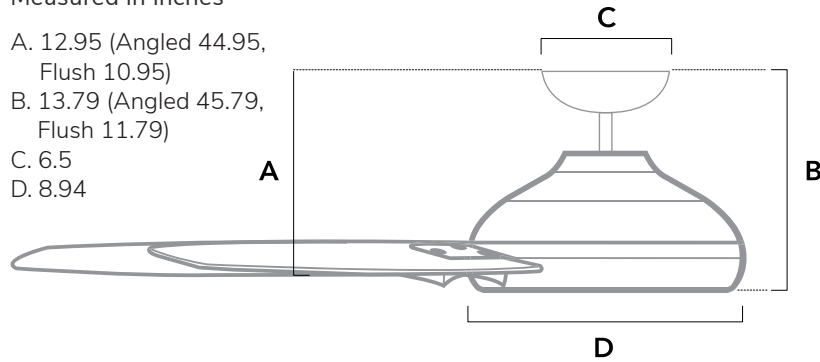

DIMENSIONS

Measured in inches

- A. 12.95 (Angled 44.95, Flush 10.95)
- B. 13.79 (Angled 45.79, Flush 11.79)
- C. 6.5
- D. 8.94

50007 | Matte Bronze Body with Matte Bronze Blades

ADDITIONAL FINISHES

53435
Fresh White Body with Fresh White Blades

51179
Matte Silver Body with Matte Silver Blades

51180
Matte Black Body with Matte Black Blades

50063
Luxe Gold Body with Matte White Blades

FAN SPECIFICATIONS

Motor Type	Reversible	Wire Length	Control Type	Downrod	Location	Blade #	Add'l Sizes
AC	YES	32" (24" Downrod)	Wall Control	4" Included	Damp	6	44", 52", 60"