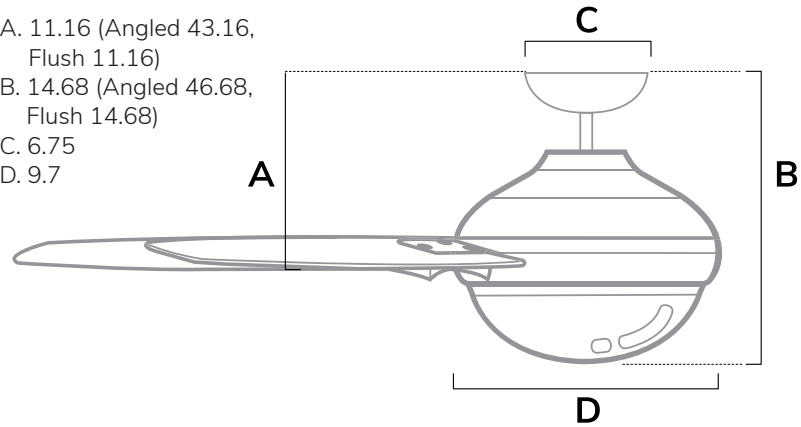

DIMENSIONS

Measured in inches

- A. 11.16 (Angled 43.16, Flush 11.16)
- B. 14.68 (Angled 46.68, Flush 14.68)
- C. 6.75
- D. 9.7

50059 | Matte Bronze Body with Matte Bronze Blades

ADDITIONAL FINISHES

52611
Matte White Body with Matte White Blades

52589
Matte Black Body with Matte Black Blades

52612
Matte Silver Body with Matte Silver blades

FAN SPECIFICATIONS

Motor Type	Reversible	Wire Length	Control Type	Downrod	Location	Blade #	Add'l Sizes
AC	YES	32" (24" Downrod)	Wall Control	4 Included	Outdoor	5	N/A