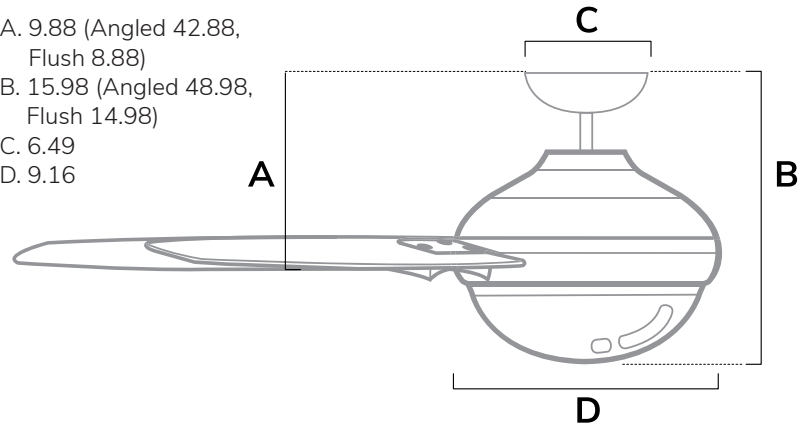

DIMENSIONS

Measured in inches

- A. 9.88 (Angled 42.88, Flush 8.88)
- B. 15.98 (Angled 48.98, Flush 14.98)
- C. 6.49
- D. 9.16

50230 | Matte Silver Body with Light Gray Oak or Greyed Walnut Blades

ADDITIONAL FINISHES

Motor Type	Reversible	Wire Length	Control Type	Downrod	Location	Blade #	Add'l Sizes
AC	YES	32" (24" Downrod)	Pull Chains	3 Included	Indoor	5	46"

AIRFLOW AND LIGHT SPECIFICATIONS

AVG Airflow	Airflow Efficiency	CFM High	Voltage	Bulbs Included	Output Per Bulb	Watts Per Bulb	Bulb Type	Base Type	LED Light Kit	CRI	CCT (Kelvins)	Dimmable
2645	72	4257	120v/60Hz	2	800	9W	LED	E26	Yes	80	3,000	NO