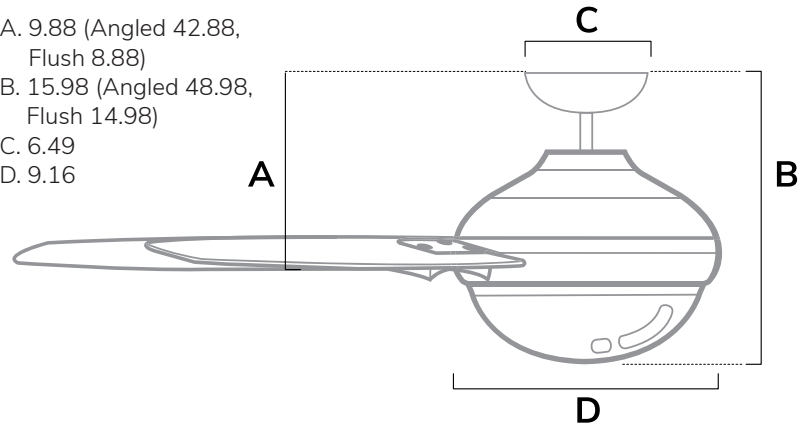

DIMENSIONS

Measured in inches

- A. 9.88 (Angled 42.88, Flush 8.88)
- B. 15.98 (Angled 48.98, Flush 14.98)
- C. 6.49
- D. 9.16

50231 | Fresh White Body with Natural Wood or Fresh White Blades

ADDITIONAL FINISHES

FAN SPECIFICATIONS

Motor Type	Reversible	Wire Length	Control Type	Downrod	Location	Blade #	Add'l Sizes
AC	YES	32" (24" Downrod)	Pull Chains	3 Included	Indoor	5	46"

AIRFLOW AND LIGHT SPECIFICATIONS

AVG Airflow	Airflow Efficiency	CFM High	Voltage	Bulbs Included	Output Per Bulb	Watts Per Bulb	Bulb Type	Base Type	LED Light Kit	CRI	CCT (Kelvins)	Dimmable
2645	72	4257	120v/60Hz	2	800	9W	LED	E26	Yes	80	3,000	NO