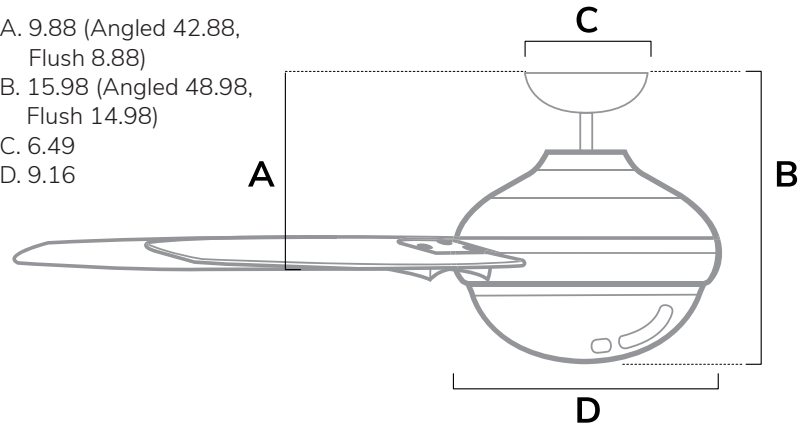

DIMENSIONS

Measured in inches

- A. 9.88 (Angled 42.88, Flush 8.88)
- B. 15.98 (Angled 48.98, Flush 14.98)
- C. 6.49
- D. 9.16

50232 Premier Bronze Body with American Walnut or Dark Walnut Blades

ADDITIONAL FINISHES

Motor Type	Reversible	Wire Length	Control Type	Downrod	Location	Blade #	Add'l Sizes
AC	YES	32" (24" Downrod)	Pull Chains	3 Included	Indoor	5	46"

AIRFLOW AND LIGHT SPECIFICATIONS

AVG Airflow	Airflow Efficiency	CFM High	Voltage	Bulbs Included	Output Per Bulb	Watts Per Bulb	Bulb Type	Base Type	LED Light Kit	CRI	CCT (Kelvins)	Dimmable
2645	72	4257	120v/60Hz	2	800	9W	LED	E26	Yes	80	3,000	NO