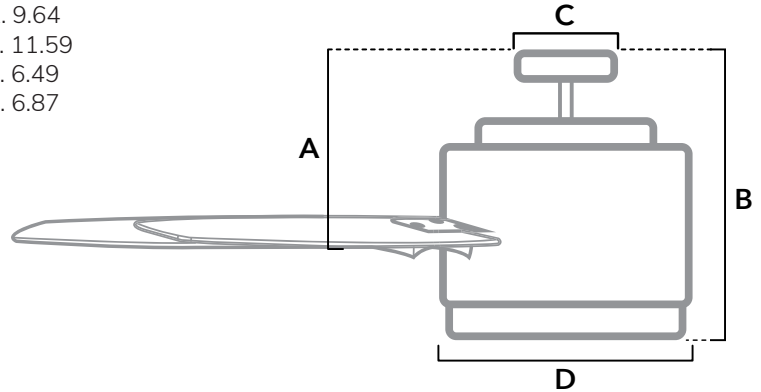

DIMENSIONS

Measured in inches

- A. 9.64
- B. 11.59
- C. 6.49
- D. 6.87

50258 | New Bronze Body with Coffee Beech Blades

ADDITIONAL FINISHES

50257 | Fresh White Body with Fresh White Blades

50259 | Matte Silver Body with Matte Black Blades

FAN SPECIFICATIONS

Motor Type	Reversible	Wire Length	Control Type	Downrod	Location	Blade #	Add'l Sizes
AC	YES	32" (24" Downrod)	Wall Control	3 Included	Damp	3	N/A

AIRFLOW AND LIGHT SPECIFICATIONS

AVG Airflow	Airflow Efficiency	CFM High	Voltage	Bulbs Included	Output Per Bulb	Watts Per Bulb	Bulb Type	Base Type	LED Light Kit	CRI	CCT (Kelvins)	Dimmable
3470	72	5256	120v/60Hz	N/A	N/A	N/A	N/A	N/A	N/A	N/A	N/A	N/A