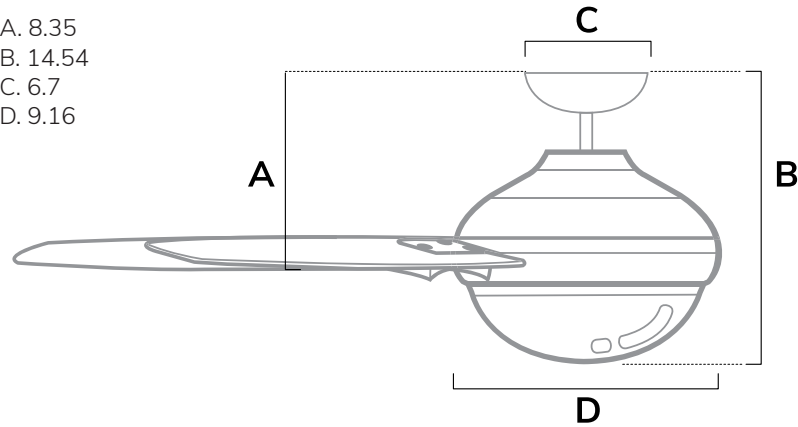

DIMENSIONS

Measured in inches

- A. 8.35
- B. 14.54
- C. 6.7
- D. 9.16

50278 | Brushed Nickel Body with Light Gray Oak or Natural Wood Blades

ADDITIONAL FINISHES

59269 | Fresh White Body with Fresh White or Natural Wood Blades

59268 | Premier Bronze Body with Dark Walnut or American Walnut Blades

59270 | Matte Silver Body with Light Gray Oak or Greyed Walnut Blades

FAN SPECIFICATIONS

Motor Type	Reversible	Wire Length	Control Type	Downrod	Location	Blade #	Add'l Sizes
AC	YES	32" (24" Downrod)	Pull Chains	Low Profile	Indoor	5	52"