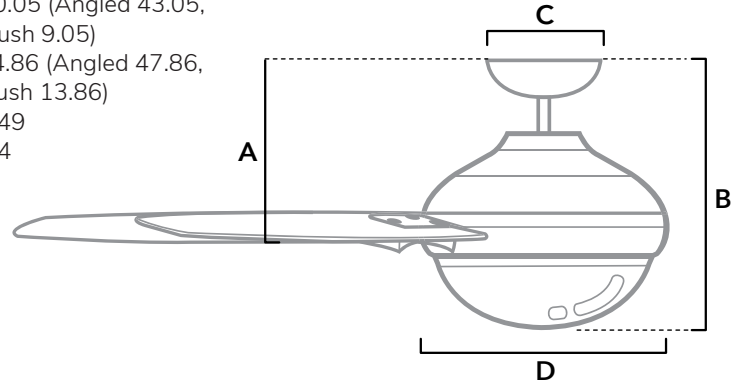

**50378** | Fresh White Body with Fresh White or Natural Wood Blades

DIMENSIONS

Measured in inches

- A. 10.05 (Angled 43.05, Flush 9.05)
- B. 14.86 (Angled 47.86, Flush 13.86)
- C. 6.49
- D. 9.4

ADDITIONAL FINISHES

**50540**  
Brushed Nickel Body with Matte Nickel or Light Grey Oak Blades

**50380**  
Brushed Nickel Body with American Walnut or Natural Wood Blades

FAN SPECIFICATIONS

Motor Type	Reversible	Wire Length	Control Type	Downrod	Location	Blade #	Add'l Sizes
AC	YES	32" (24" Downrod)	Pull Chains	3" Included	Indoor	3	N/A