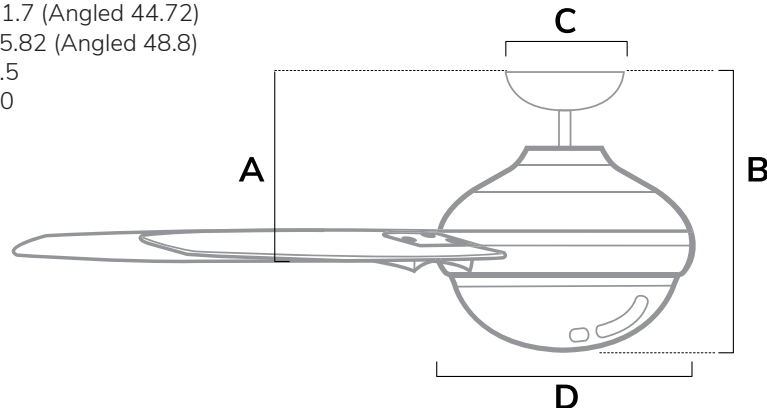

DIMENSIONS

Measured in inches

- A. 11.7 (Angled 44.72)
- B. 15.82 (Angled 48.8)
- C. 6.5
- D. 10

50719 | Matte Nickel with Matte Nickel blades

ADDITIONAL FINISHES

52615
Matte Black Body with Matte Black blades

50720
Matte White with Matte White blades

FAN SPECIFICATIONS

Motor Type	Reversible	Wire Length	Control Type	Downrod	Location	Blade #	Add'l Sizes
DC	YES	32" (24" Downrod)	Wall Control	3 Included	Damp	10	72"