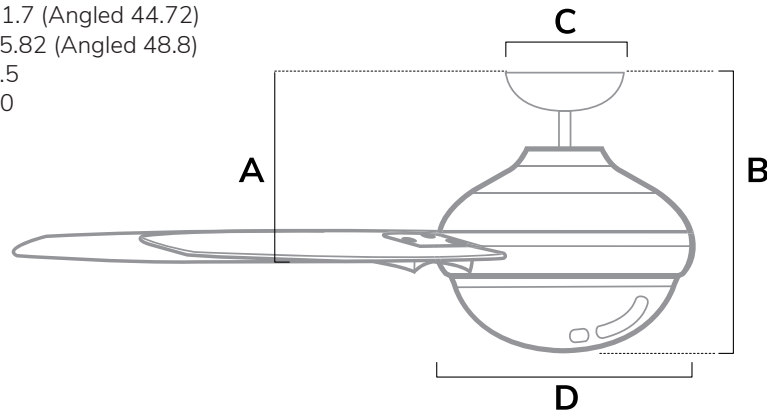

DIMENSIONS

Measured in inches

- A. 11.7 (Angled 44.72)
- B. 15.82 (Angled 48.8)
- C. 6.5
- D. 10

50720 | Matte White with Matte White blades

ADDITIONAL FINISHES

50719
Matte Nickel with Matte Nickel blades

52615
Matte Black Body with Matte Black blades

FAN SPECIFICATIONS

Motor Type	Reversible	Wire Length	Control Type	Downrod	Location	Blade #	Add'l Sizes
DC	YES	32" (24" Downrod)	Wall Control	3 Included	Damp	10	72"

AIRFLOW AND LIGHT SPECIFICATIONS

AVG Airflow	Airflow Efficiency	CFM High	Voltage	Bulbs Included	Output Per Bulb	Watts Per Bulb	Bulb Type	Base Type	LED Light Kit	CRI	CCT (Kelvins)	Dimmable
5141	237	7756	120v/60Hz	2	800	9W	LED	E26	Yes	80	3,000	YES