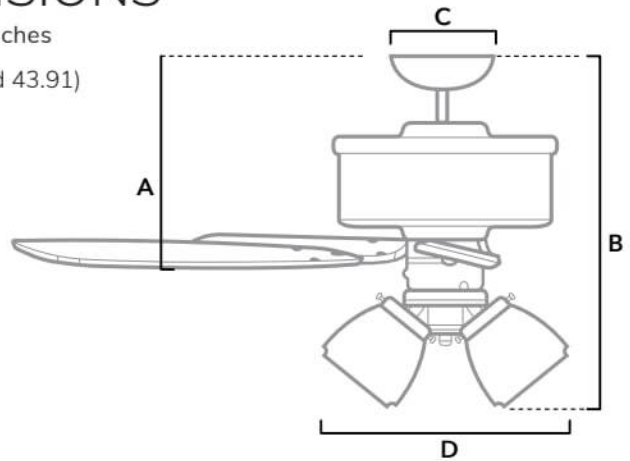

DIMENSIONS

Measured in inches

- A. 9.91 (Angled 43.91)
- B. 16.93
- C. 6.5
- D. 9.82

50887 | New Bronze Body with American Walnut or Greyed Walnut Blades

ADDITIONAL FINISHES

51737
Matte Black Body with Matte Black or Light Gray Oak Blades

50894
Matte Silver Body with Autumn Walnut or Natural Wood Blades

50895
Fresh White Body with Fresh White or Natural Wood Blades

FAN SPECIFICATIONS

Motor Type	Reversible	Wire Length	Control Type	Downrod	Location	Blade #	Add'l Sizes
AC	YES	32" (24" Downrod)	Pull Chains	2" Included	Indoor	5	44", 52"