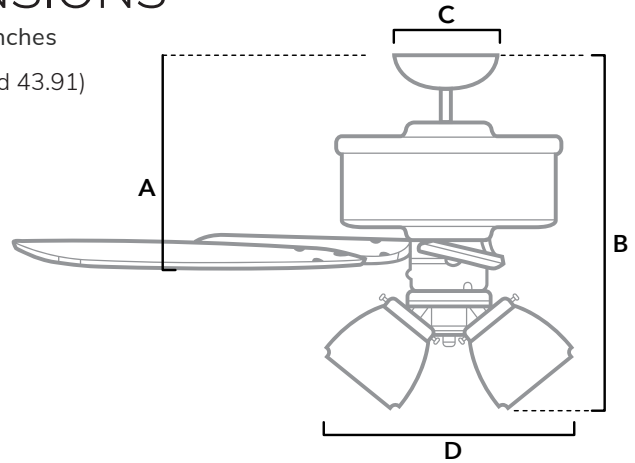

DIMENSIONS

Measured in inches

- A. 9.91 (Angled 43.91)
- B. 16.93
- C. 6.5
- D. 9.82

50894 | Matte Silver Body with Autumn Walnut or Natural Wood Blades

ADDITIONAL FINISHES

50895
Fresh White Body with Fresh White or Natural Wood Blades

50887
New Bronze Body with American Walnut or Greyed Walnut Blades

51737
Matte Black Body with Matte Black or Light Gray Oak Blades

FAN SPECIFICATIONS

Motor Type	Reversible	Wire Length	Control Type	Downrod	Location	Blade #	Add'l Sizes
AC	YES	32" (24" Downrod)	Pull Chains	2" Included	Indoor	5	44", 52"