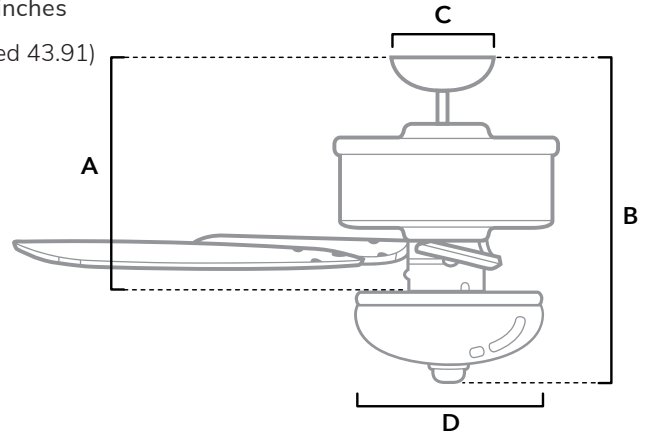

DIMENSIONS

Measured in inches

- A. 9.91 (Angled 43.91)
- B. 16.69
- C. 6.5
- D. 9.82

**50901** | New Bronze Body with American Walnut or Greyed Walnut Blades

ADDITIONAL FINISHES

**50908**  
Fresh White Body with Fresh White or Natural Wood Blades

**50909**  
Matte Silver Body with Autumn Walnut or Natural Wood Blades

**51738**  
Matte Black Body with Matte Black or Light Gray Oak Blades

FAN SPECIFICATIONS

Motor Type	Reversible	Wire Length	Control Type	Downrod	Location	Blade #	Add'l Sizes
AC	YES	32" (24" Downrod)	Pull Chains	2" Included	Indoor	5	44", 52"