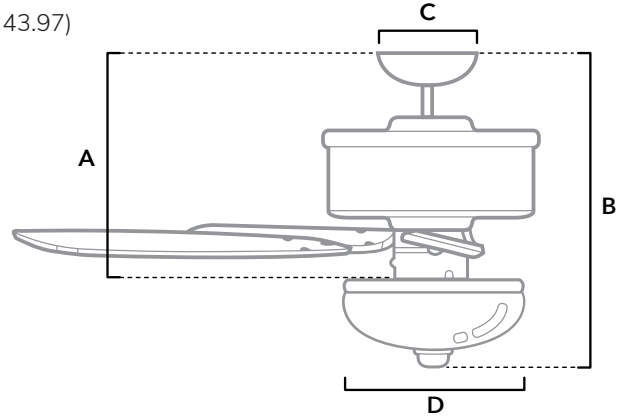

DIMENSIONS

Measured in inches

- A. 9.97 (Angled 43.97)
- B. 16.69
- C. 6.5
- D. 9.82

50904 | Matte Silver Body with Autumn Walnut or Natural Wood Blades

ADDITIONAL FINISHES

50896 | New Bronze Body with American Walnut or Greyed Walnut Blades

50905 | Fresh White Body with Fresh White or Natural Wood Blades

FAN SPECIFICATIONS

| Motor Type | Reversible | Wire Length       | Control Type | Downrod     | Location | Blade # | Add'l Sizes |
|------------|------------|-------------------|--------------|-------------|----------|---------|-------------|
| AC         | YES        | 32" (24" Downrod) | Pull Chains  | 2" Included | Indoor   | 5       | 44", 52"    |