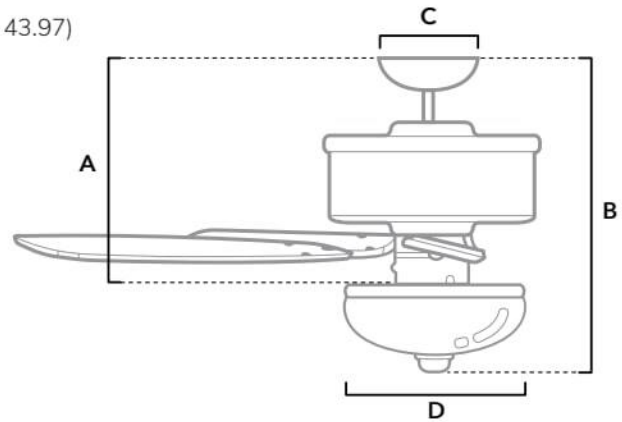

DIMENSIONS

Measured in inches

- A. 9.97 (Angled 43.97)
- B. 16.69
- C. 6.5
- D. 9.82

50905 | Fresh White Body with Fresh White or Natural Wood Blades

ADDITIONAL FINISHES

50904
Matte Silver Body with Autumn Walnut or Natural Wood Blades

50896
New Bronze Body with American Walnut or Greyed Walnut Blades

FAN SPECIFICATIONS

Motor Type	Reversible	Wire Length	Control Type	Downrod	Location	Blade #	Add'l Sizes
AC	YES	32" (24" Downrod)	Pull Chains	2" Included	Indoor	5	44", 52"