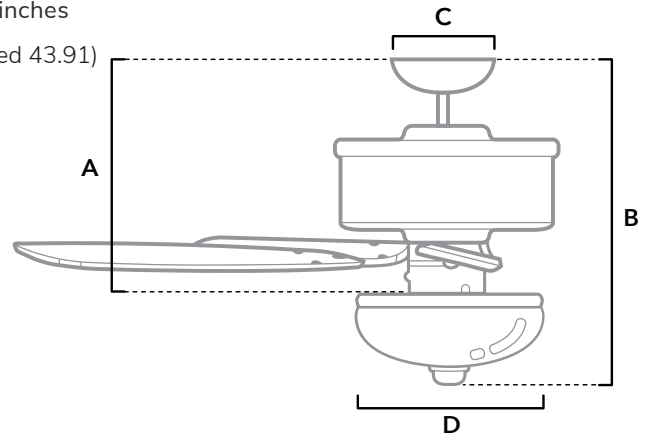

DIMENSIONS

Measured in inches

- A. 9.91 (Angled 43.91)
- B. 16.69
- C. 6.5
- D. 9.82

50908 | Fresh White Body with Fresh White or Natural Wood Blades

ADDITIONAL FINISHES

50909
Matte Silver Body with Autumn Walnut or Natural Wood Blades

51738
Matte Black Body with Matte Black or Light Gray Oak Blades

50901
New Bronze Body with American Walnut or Greyed Walnut Blades

FAN SPECIFICATIONS

Motor Type	Reversible	Wire Length	Control Type	Downrod	Location	Blade #	Add'l Sizes
AC	YES	32" (24" Downrod)	Pull Chains	2" Included	Indoor	5	44", 52"