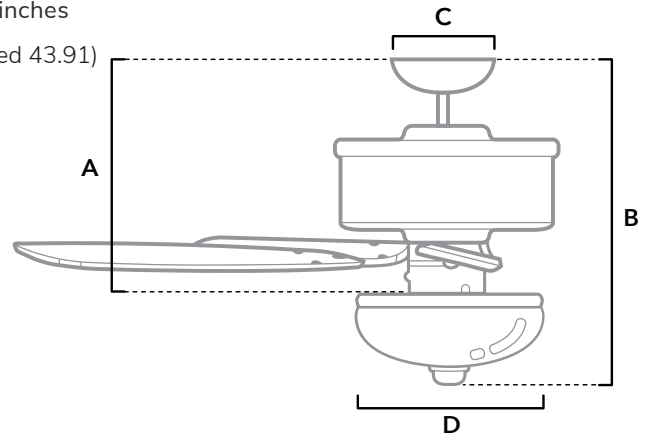

DIMENSIONS

Measured in inches

- A. 9.91 (Angled 43.91)
- B. 16.69
- C. 6.5
- D. 9.82

50909 | Matte Silver Body with Autumn Walnut or Natural Wood Blades

ADDITIONAL FINISHES

51738
Matte Black Body with Matte Black or Light Gray Oak Blades

50901
New Bronze Body with American Walnut or Greyed Walnut Blades

50908
Fresh White Body with Fresh White or Natural Wood Blades

FAN SPECIFICATIONS

Motor Type	Reversible	Wire Length	Control Type	Downrod	Location	Blade #	Add'l Sizes
AC	YES	32" (24" Downrod)	Pull Chains	2" Included	Indoor	5	44", 52"