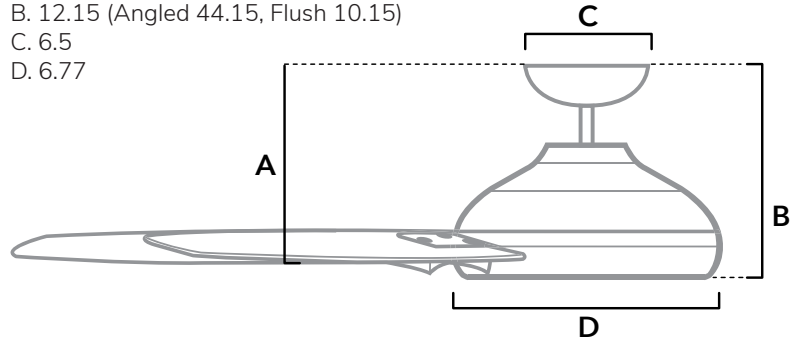

DIMENSIONS

Measured in inches

- A. 11.63 (Angled 43.63, Flush 9.63)
- B. 12.15 (Angled 44.15, Flush 10.15)
- C. 6.5
- D. 6.77

50962 | Premier Bronze Body with Brushed Cocoa Blades

ADDITIONAL FINISHES

52617 | Fresh White Body with Fresh White Blades

52616 | Matte Black Body with Matte Black Blades

FAN SPECIFICATIONS

Motor Type	Reversible	Wire Length	Control Type	Downrod	Location	Blade #	Add'l Sizes
AC	YES	32" (24" Downrod)	Wall Control	2" Included	Damp	3	52", 60"