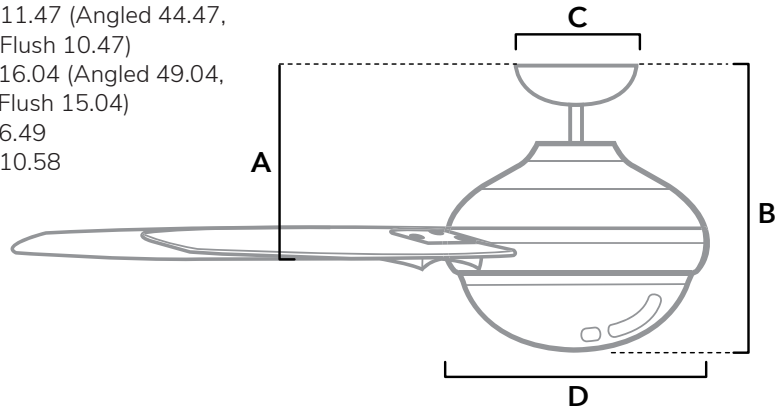

DIMENSIONS

Measured in inches

- A. 11.47 (Angled 44.47, Flush 10.47)
- B. 16.04 (Angled 49.04, Flush 15.04)
- C. 6.49
- D. 10.58

50977 | Fresh White Body with Fresh White Blades

ADDITIONAL FINISHES

50976
Brushed Nickel Body with Matte Nickel Blades

FAN SPECIFICATIONS

Motor Type	Reversible	Wire Length	Control Type	Downrod	Location	Blade #	Add'l Sizes
AC	YES	32" (24" Downrod)	Handheld Remote	3 Included	Indoor	6	N/A

AIRFLOW AND LIGHT SPECIFICATIONS

AVG Airflow	Airflow Efficiency	CFM High	Voltage	Bulbs Included	Output Per Bulb	Watts Per Bulb	Bulb Type	Base Type	LED Light Kit	CRI	CCT (Kelvins)	Dimmable
3820	80	5891	120v/60Hz	2	800	9W	LED	E26	Yes	80	3,000	YES