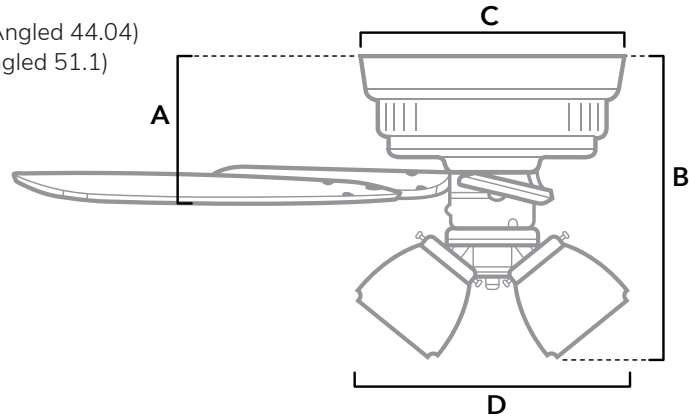

DIMENSIONS

Measured in inches

- A. 11.04 (Angled 44.04)
- B. 18.1 (Angled 51.1)
- C. 6.49
- D. 10.9

51110 | Matte Silver Body with Warm Grey Oak or Light Gray Oak Blades

ADDITIONAL FINISHES

53236
Snow White Body with Snow White Blades

53237
Brushed Nickel Body with Brazilian Cherry or Harvest Mahogany Blades

FAN SPECIFICATIONS

Motor Type	Reversible	Wire Length	Control Type	Downrod	Location	Blade #	Add'l Sizes
AC	YES	32" (24" Downrod)	Pull Chains	3 Included	Indoor	5	N/A