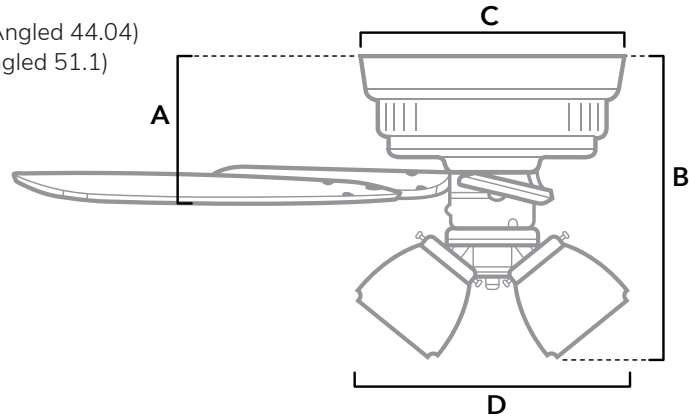

DIMENSIONS

Measured in inches

- A. 11.04 (Angled 44.04)
- B. 18.1 (Angled 51.1)
- C. 6.49
- D. 10.9

51111 | Brushed Nickel Body with Light Gray Oak or Warm Grey Oak Blades

ADDITIONAL FINISHES

53238
New Bronze Body with Brazilian Cherry or Harvest Mahogany Blades

53236
Snow White Body with Snow White Blades

FAN SPECIFICATIONS

Motor Type	Reversible	Wire Length	Control Type	Downrod	Location	Blade #	Add'l Sizes
AC	YES	32" (24" Downrod)	Pull Chains	3 Included	Indoor	5	N/A