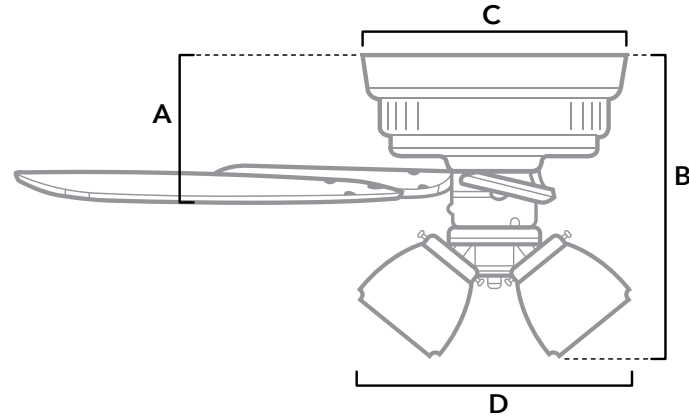

DIMENSIONS

Measured in inches

- A. 7.47
- B. 14.59
- C. 12.5
- D. 12.5

**51113** | Matte Silver Body with Warm Grey Oak or Light Gray Oak Blades

ADDITIONAL FINISHES

**53327**  
New Bronze Body with Brazilian Cherry or Harvest Mahogany Blades

FAN SPECIFICATIONS

Motor Type	Reversible	Wire Length	Control Type	Downrod	Location	Blade #	Add'l Sizes
AC	YES	32" (24" Downrod)	Pull Chains	N/A	Indoor	5	42"

AIRFLOW AND LIGHT SPECIFICATIONS

AVG Airflow	Airflow Efficiency	CFM High	Voltage	Bulbs Included	Output Per Bulb	Watts Per Bulb	Bulb Type	Base Type	LED Light Kit	CRI	CCT (Kelvins)	Dimmable
2766	70	4121	120v/60Hz	3	600	7W	LED	E26	Yes	80	3,000	NO