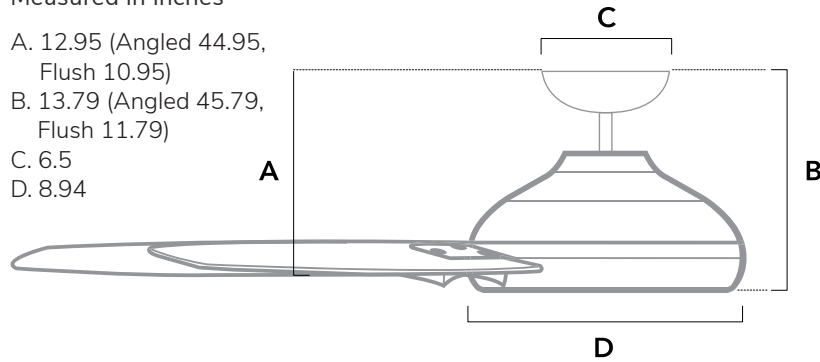

DIMENSIONS

Measured in inches

- A. 12.95 (Angled 44.95, Flush 10.95)
- B. 13.79 (Angled 45.79, Flush 11.79)
- C. 6.5
- D. 8.94

51179 | Matte Silver Body with Matte Silver Blades

ADDITIONAL FINISHES

51180
Matte Black Body with Matte Black Blades

50063
Luxe Gold Body with Matte White Blades

50007
Matte Bronze Body with Matte Bronze Blades

53435
Fresh White Body with Fresh White Blades

FAN SPECIFICATIONS

Motor Type	Reversible	Wire Length	Control Type	Downrod	Location	Blade #	Add'l Sizes
AC	YES	32" (24" Downrod)	Wall Control	4" Included	Damp	6	44", 52", 60"