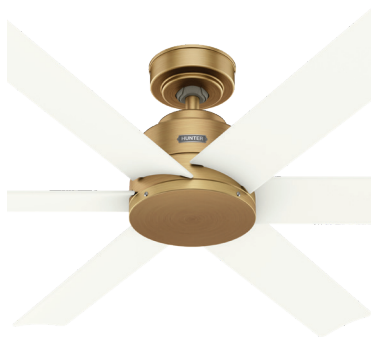

DIMENSIONS

Measured in inches

- A. 12.95 (Angled 44.95, Flush 10.95)
- B. 13.79 (Angled 45.79, Flush 11.79)
- C. 6.5
- D. 8.94

51179 | Matte Silver Body with Matte Silver Blades

ADDITIONAL FINISHES

51180
Matte Black Body with Matte Black Blades

50063
Luxe Gold Body with Matte White Blades

50007
Matte Bronze Body with Matte Bronze Blades

53435
Fresh White Body with Fresh White Blades

FAN SPECIFICATIONS

Motor Type	Reversible	Wire Length	Control Type	Downrod	Location	Blade #	Add'l Sizes
AC	YES	32" (24" Downrod)	Wall Control	4" Included	Damp	6	44", 52", 60"