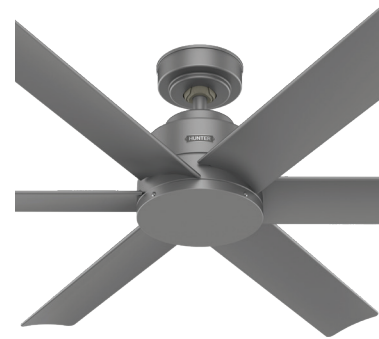

DIMENSIONS

Measured in inches

- A. 12.95 (Angled 44.95, Flush 10.95)
- B. 13.79 (Angled 45.79, Flush 11.79)
- C. 6.5
- D. 8.94

51180 | Matte Black Body with Matte Black Blades

ADDITIONAL FINISHES

50063
Luxe Gold Body with
Matte White Blades

50007
Matte Bronze Body with
Matte Bronze Blades

53435
Fresh White Body with
Fresh White Blades

51179
Matte Silver Body with
Matte Silver Blades

FAN SPECIFICATIONS

Motor Type	Reversible	Wire Length	Control Type	Downrod	Location	Blade #	Add'l Sizes
AC	YES	32" (24" Downrod)	Wall Control	4" Included	Damp	6	44", 52", 60"