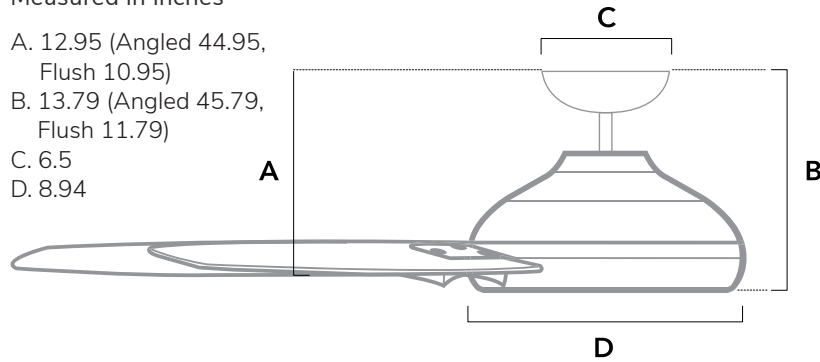

DIMENSIONS

Measured in inches

- A. 12.95 (Angled 44.95, Flush 10.95)
- B. 13.79 (Angled 45.79, Flush 11.79)
- C. 6.5
- D. 8.94

51180 | Matte Black Body with Matte Black Blades

ADDITIONAL FINISHES

50063
Luxe Gold Body with
Matte White Blades

50007
Matte Bronze Body with
Matte Bronze Blades

53435
Fresh White Body with
Fresh White Blades

51179
Matte Silver Body with
Matte Silver Blades

FAN SPECIFICATIONS

Motor Type	Reversible	Wire Length	Control Type	Downrod	Location	Blade #	Add'l Sizes
AC	YES	32" (24" Downrod)	Wall Control	4" Included	Damp	6	44", 52", 60"