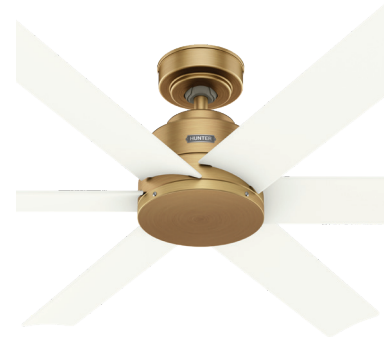

DIMENSIONS

Measured in inches

- A. 12.95 (Angled 44.95, Flush 10.95)
- B. 13.79 (Angled 45.79, Flush 11.79)
- C. 6.5
- D. 8.94

51180 | Matte Black Body with Matte Black Blades

ADDITIONAL FINISHES

50063
Luxe Gold Body with
Matte White Blades

50007
Matte Bronze Body with
Matte Bronze Blades

53435
Fresh White Body with
Fresh White Blades

51179
Matte Silver Body with
Matte Silver Blades

FAN SPECIFICATIONS

Motor Type	Reversible	Wire Length	Control Type	Downrod	Location	Blade #	Add'l Sizes
AC	YES	32" (24" Downrod)	Wall Control	4" Included	Damp	6	44", 52", 60"