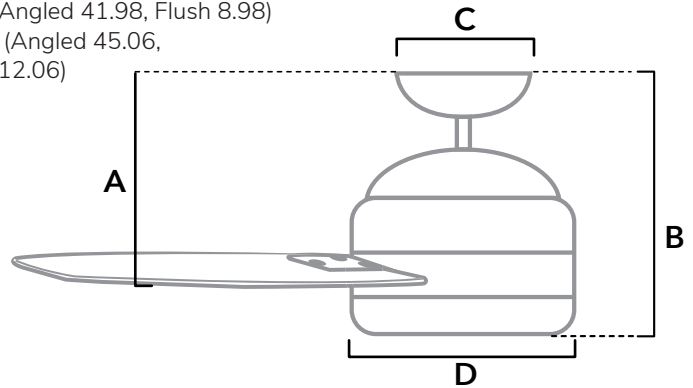

DIMENSIONS

Measured in inches

- A. 9.98 (Angled 41.98, Flush 8.98)
- B. 13.06 (Angled 45.06, Flush 12.06)
- C. 6.55
- D. 9.84

51202 | Matte Silver Body with Matte Silver Blades

ADDITIONAL FINISHES

51203  
Noble Bronze Body with Noble Bronze Blades

51731  
Matte Black Body with Matte Black Blades

FAN SPECIFICATIONS

Motor Type	Reversible	Wire Length	Control Type	Downrod	Location	Blade #	Add'l Sizes
AC	YES	32" (24" Downrod)	Wall Control	4 Included	Outdoor	6	N/A