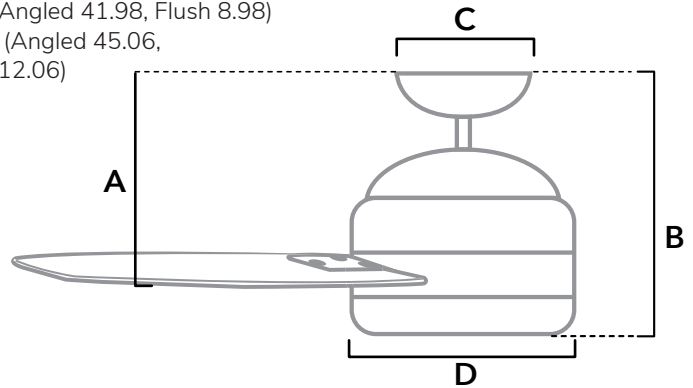

DIMENSIONS

Measured in inches

- A. 9.98 (Angled 41.98, Flush 8.98)
- B. 13.06 (Angled 45.06, Flush 12.06)
- C. 6.55
- D. 9.84

51203 | Noble Bronze Body with Noble Bronze Blades

ADDITIONAL FINISHES

51202 | Matte Silver Body with Matte Silver Blades

51731 | Matte Black Body with Matte Black Blades

FAN SPECIFICATIONS

Motor Type	Reversible	Wire Length	Control Type	Downrod	Location	Blade #	Add'l Sizes
AC	YES	32" (24" Downrod)	Wall Control	4 Included	Outdoor	6	N/A