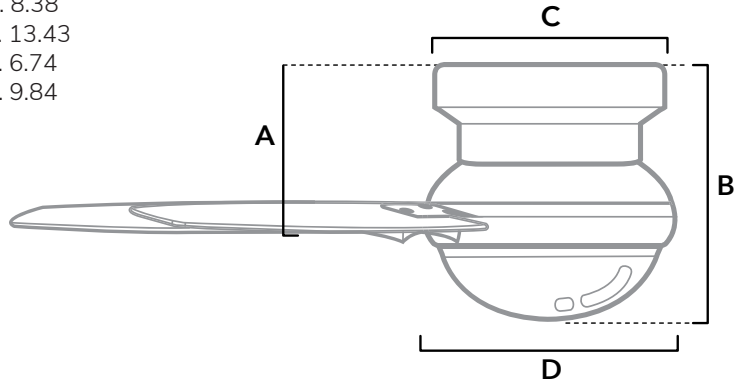

DIMENSIONS

Measured in inches

- A. 8.38
- B. 13.43
- C. 6.74
- D. 9.84

51224 | Fresh White Body with Fresh White Blades

ADDITIONAL FINISHES

51223  
Brushed Nickel Body with Matte Nickel Blades

52613  
Matte Black Body with Matte Black blades

FAN SPECIFICATIONS

Motor Type	Reversible	Wire Length	Control Type	Downrod	Location	Blade #	Add'l Sizes
AC	YES	32" (24" Downrod)	Pull Chains	Low Profile	Indoor	5	52"

AIRFLOW AND LIGHT SPECIFICATIONS

AVG Airflow	Airflow Efficiency	CFM High	Voltage	Bulbs Included	Output Per Bulb	Watts Per Bulb	Bulb Type	Base Type	LED Light Kit	CRI	CCT (Kelvins)	Dimmable
2794	78	4329	120v/60Hz	2	600	7W	LED	E26	Yes	80	3,000	NO