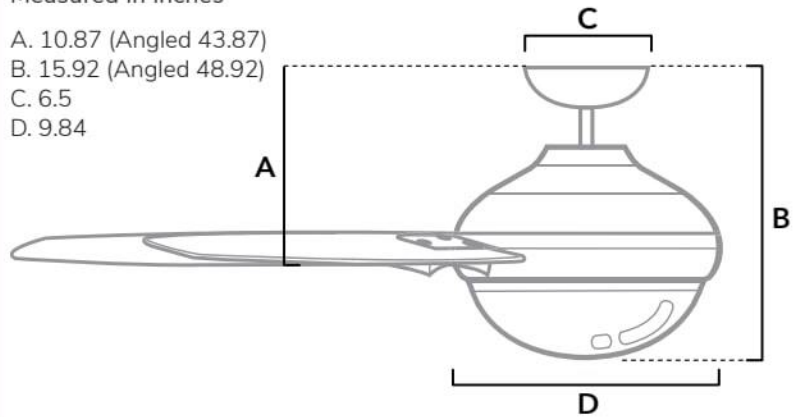

DIMENSIONS

Measured in inches

- A. 10.87 (Angled 43.87)
- B. 15.92 (Angled 48.92)
- C. 6.5
- D. 9.84

51314 | Matte Black Body with Matte Black Blades

ADDITIONAL FINISHES

51315
Matte Silver Body with Matte Silver Blades

51336
Fresh White Body with Fresh White Blades

52614
Dove Grey Body with Dove Grey Blades

FAN SPECIFICATIONS

Motor Type	Reversible	Wire Length	Control Type	Downrod	Location	Blade #	Add'l Sizes
AC	YES	32" (24" Downrod)	Handheld Remote	3" Included	Indoor	5	52", 60"