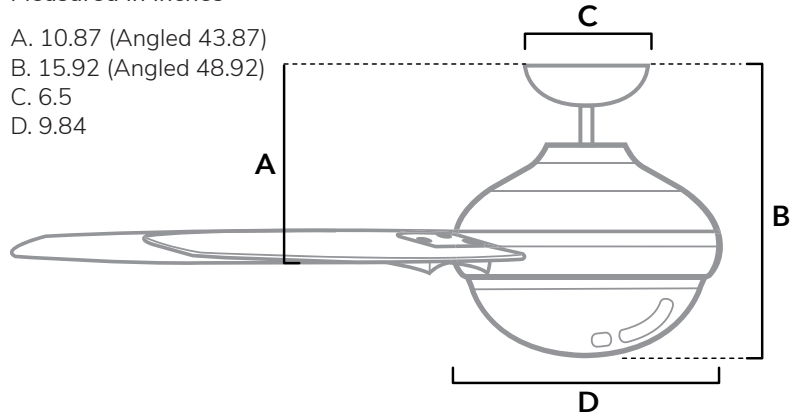

DIMENSIONS

Measured in inches

- A. 10.87 (Angled 43.87)
- B. 15.92 (Angled 48.92)
- C. 6.5
- D. 9.84

51315 | Matte Silver Body with Matte Silver Blades

ADDITIONAL FINISHES

51336 | Fresh White Body with Fresh White Blades

52614 | Dove Grey Body with Dove Grey Blades

51314 | Matte Black Body with Matte Black Blades

FAN SPECIFICATIONS

Motor Type	Reversible	Wire Length	Control Type	Downrod	Location	Blade #	Add'l Sizes
AC	YES	32" (24" Downrod)	Handheld Remote	3" Included	Indoor	5	52", 60"