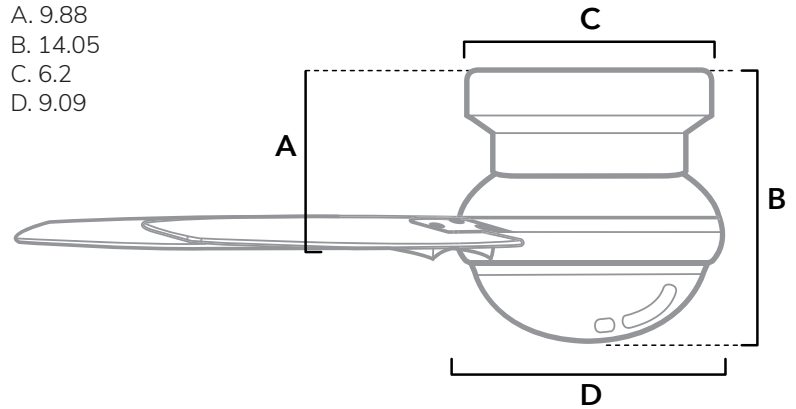

DIMENSIONS

Measured in inches

- A. 9.88
- B. 14.05
- C. 6.2
- D. 9.09

51330 | Matte Black Body with Matte Black Blades

ADDITIONAL FINISHES

51840 | Matte White Body with Matte White Blades

FAN SPECIFICATIONS

Motor Type	Reversible	Wire Length	Control Type	Downrod	Location	Blade #	Add'l Sizes
AC	YES	32" (24" Downrod)	Handheld Remote	N/A	Damp	3	44", 52"

AIRFLOW AND LIGHT SPECIFICATIONS

AVG Airflow	Airflow Efficiency	CFM High	Voltage	Bulbs Included	Output Per Bulb	Watts Per Bulb	Bulb Type	Base Type	LED Light Kit	CRI	CCT (Kelvins)	Dimmable
3452	79	5102	120v/60Hz	2	800	9.8W	LED	E26	Yes	80	3,000	YES