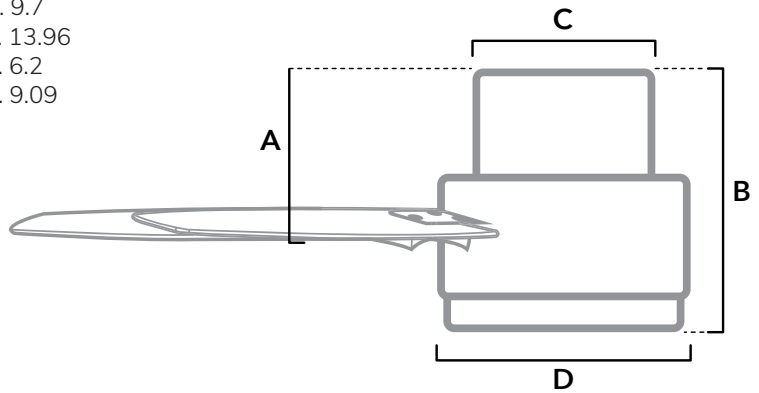

DIMENSIONS

Measured in inches

- A. 9.7
- B. 13.96
- C. 6.2
- D. 9.09

51334 | Matte White Body with Matte White Blades

ADDITIONAL FINISHES

51333
Matte Black Body with Matte Black Blades

51475
Matte Silver Body with Matte Silver Blades

FAN SPECIFICATIONS

Motor Type	Reversible	Wire Length	Control Type	Downrod	Location	Blade #	Add'l Sizes
AC	YES	32" (24" Downrod)	Handheld Remote	N/A	Damp	3	44", 52"

AIRFLOW AND LIGHT SPECIFICATIONS

AVG Airflow	Airflow Efficiency	CFM High	Voltage	Bulbs Included	Output Per Bulb	Watts Per Bulb	Bulb Type	Base Type	LED Light Kit	CRI	CCT (Kelvins)	Dimmable
2605	79	3662	120v/60Hz	2	800	9.8W	LED	E26	Yes	80	3,000	YES