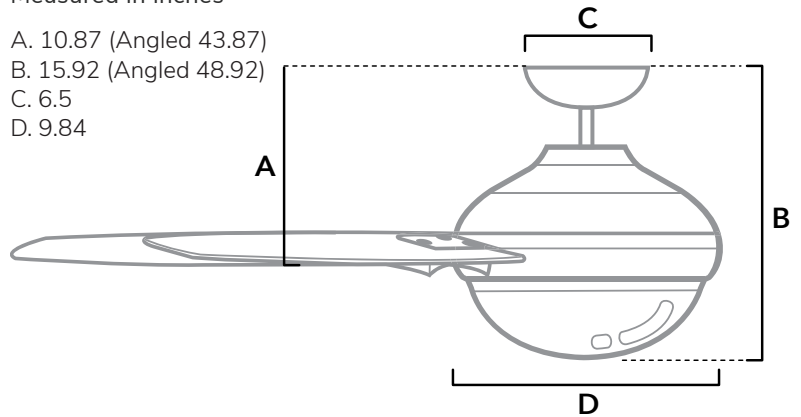

DIMENSIONS

Measured in inches

- A. 10.87 (Angled 43.87)
- B. 15.92 (Angled 48.92)
- C. 6.5
- D. 9.84

51336 | Fresh White Body with Fresh White Blades

ADDITIONAL FINISHES

52614
Dove Grey Body with Dove Grey Blades

51314
Matte Black Body with Matte Black Blades

51315
Matte Silver Body with Matte Silver Blades

FAN SPECIFICATIONS

Motor Type	Reversible	Wire Length	Control Type	Downrod	Location	Blade #	Add'l Sizes
AC	YES	32" (24" Downrod)	Handheld Remote	3" Included	Indoor	5	52", 60"