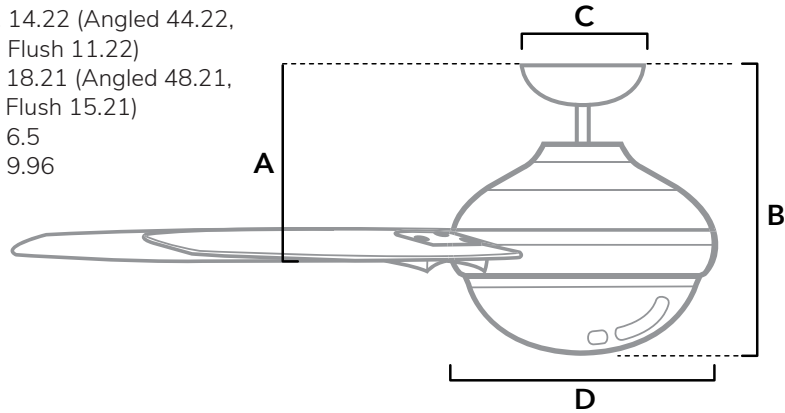

DIMENSIONS

Measured in inches

- A. 14.22 (Angled 44.22, Flush 11.22)
- B. 18.21 (Angled 48.21, Flush 15.21)
- C. 6.5
- D. 9.96

51375 | Matte White Body with Bleached Alder or Fresh White Blades

ADDITIONAL FINISHES

51376 | Matte Black Body with Dark Gray Oak or Matte Black Blades

FAN SPECIFICATIONS

Motor Type	Reversible	Wire Length	Control Type	Downrod	Location	Blade #	Add'l Sizes
DC	YES	32" (24" Downrod)	Wall Control	3 Included	Indoor	7	70"