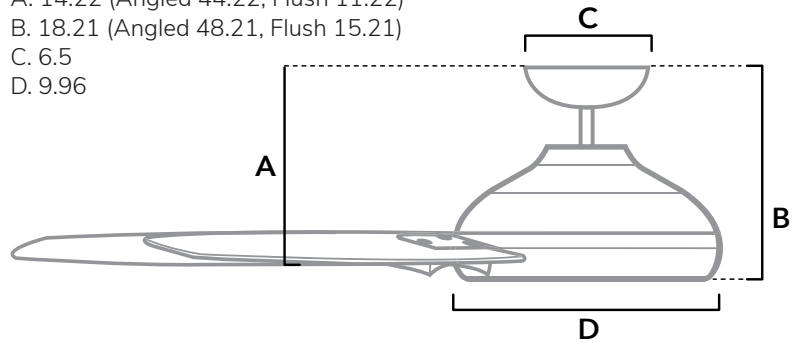

DIMENSIONS

Measured in inches

- A. 14.22 (Angled 44.22, Flush 11.22)
- B. 18.21 (Angled 48.21, Flush 15.21)
- C. 6.5
- D. 9.96

51379 | Matte Black Body with Dark Gray Oak or Matte Black blades

ADDITIONAL FINISHES

51378 | Matte White Body with Bleached Alder or Fresh White blades

FAN SPECIFICATIONS

Motor Type	Reversible	Wire Length	Control Type	Downrod	Location	Blade #	Add'l Sizes
DC	YES	32" (24" Downrod)	Wall Control	3 Included	Indoor	7	60"