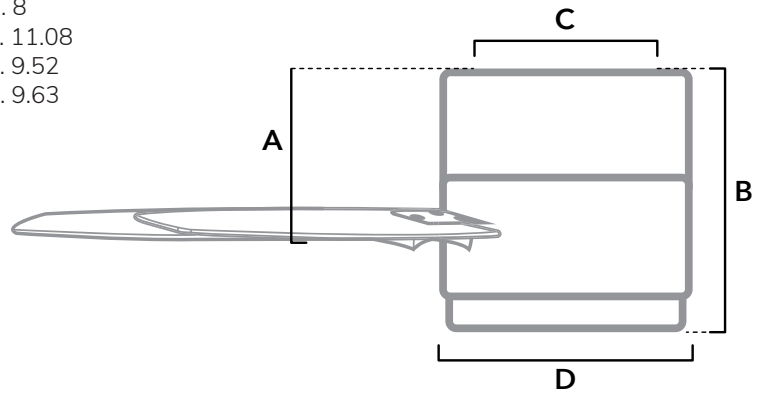

DIMENSIONS

Measured in inches

- A. 8
- B. 11.08
- C. 9.52
- D. 9.63

51432 | Matte Black Body with Matte Black or American Walnut Blades

ADDITIONAL FINISHES

51431
Brushed Nickel Body with Matte Nickel or Natural Wood Blades

51433
Fresh White Body with Fresh White or Natural Wood Blades

FAN SPECIFICATIONS

Motor Type	Reversible	Wire Length	Control Type	Downrod	Location	Blade #	Add'l Sizes
AC	YES	32" (24" Downrod)	Handheld Remote	N/A	Indoor	3	44", 52"