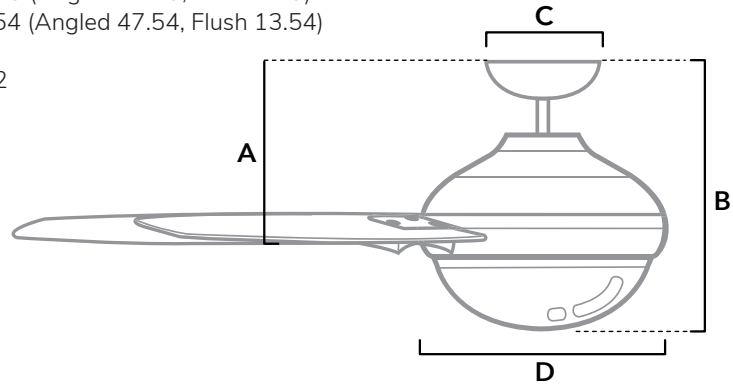

DIMENSIONS

Measured in inches

- A. 10.79 (Angled 42.79, Flush 8.79)
- B. 15.54 (Angled 47.54, Flush 13.54)
- C. 6.5
- D. 9.72

51472 | Matte Black Body with Matte Black blades

ADDITIONAL FINISHES

54211
Fresh White Body with Fresh White blades

54212
Matte Nickel with Matte Nickel blades

FAN SPECIFICATIONS

Motor Type	Reversible	Wire Length	Control Type	Downrod	Location	Blade #	Add'l Sizes
AC	YES	32" (24" Downrod)	Handheld Remote	4 Included	Indoor	3	N/A