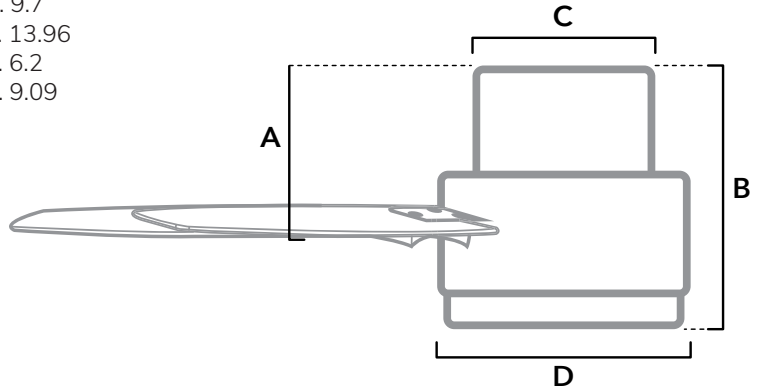

DIMENSIONS

Measured in inches

- A. 9.7
- B. 13.96
- C. 6.2
- D. 9.09

51475 | Matte Silver Body with Matte Silver Blades

ADDITIONAL FINISHES

51334 | Matte White Body with Matte White Blades

51333 | Matte Black Body with Matte Black Blades

FAN SPECIFICATIONS

Motor Type	Reversible	Wire Length	Control Type	Downrod	Location	Blade #	Add'l Sizes
AC	YES	32" (24" Downrod)	Handheld Remote	N/A	Damp	3	44", 52"

AIRFLOW AND LIGHT SPECIFICATIONS

AVG Airflow	Airflow Efficiency	CFM High	Voltage	Bulbs Included	Output Per Bulb	Watts Per Bulb	Bulb Type	Base Type	LED Light Kit	CRI	CCT (Kelvins)	Dimmable
2605	79	3662	120v/60Hz	2	800	9.8W	LED	E26	Yes	80	3,000	YES