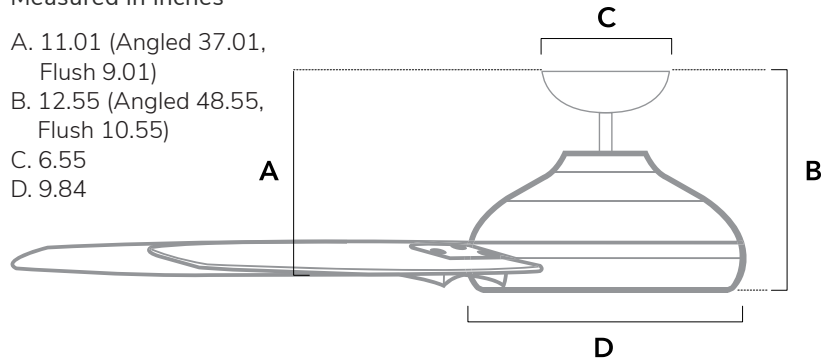

DIMENSIONS

Measured in inches

- A. 11.01 (Angled 37.01, Flush 9.01)
- B. 12.55 (Angled 48.55, Flush 10.55)
- C. 6.55
- D. 9.84

51481 Premier Bronze Body with Premier Bronze Blades

ADDITIONAL FINISHES

59609 Matte Black Body with Matte Black Blades

59610 Fresh White Body with Fresh White Blades

59608 Matte Silver Body with Matte Silver Blades

FAN SPECIFICATIONS

Motor Type	Reversible	Wire Length	Control Type	Downrod	Location	Blade #	Add'l Sizes
AC	YES	32" (24" Downrod)	Wall Control	4" Included	Extreme	3	N/A