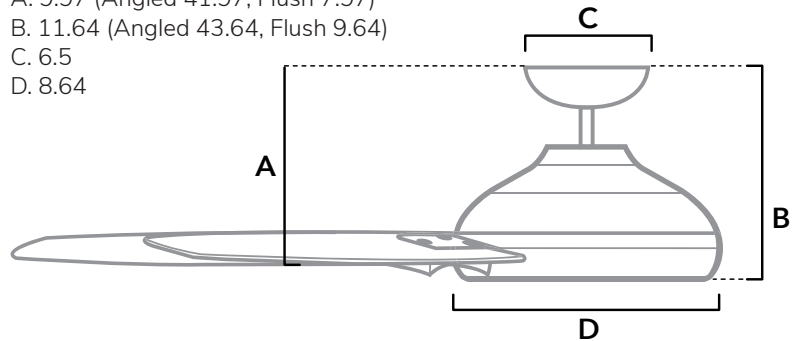

DIMENSIONS

Measured in inches

- A. 9.97 (Angled 41.97, Flush 7.97)
- B. 11.64 (Angled 43.64, Flush 9.64)
- C. 6.5
- D. 8.64

51584 | Matte Silver Body with Matte Silver blades

ADDITIONAL FINISHES

51583 | Matte Black Body with Matte Black blades

FAN SPECIFICATIONS

| Motor Type | Reversible | Wire Length       | Control Type | Downrod    | Location | Blade # | Add'l Sizes |
|------------|------------|-------------------|--------------|------------|----------|---------|-------------|
| AC         | YES        | 32" (24" Downrod) | Wall Control | 2 Included | Damp     | 3       | N/A         |