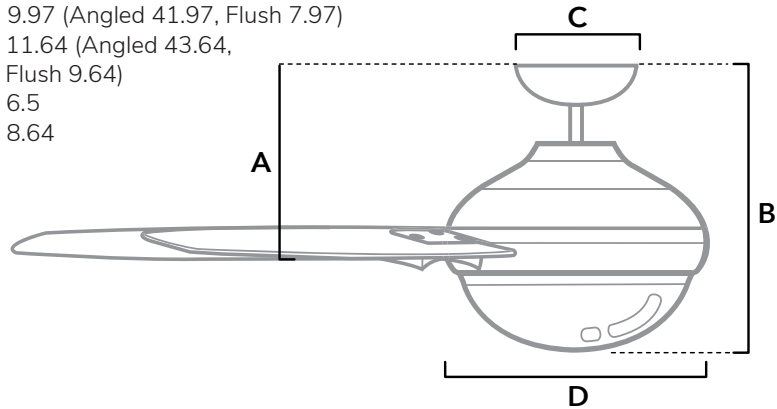

DIMENSIONS

Measured in inches

- A. 9.97 (Angled 41.97, Flush 7.97)
- B. 11.64 (Angled 43.64, Flush 9.64)
- C. 6.5
- D. 8.64

51585 | Matte Black Body with Matte Black blades

ADDITIONAL FINISHES

51586 | Matte Silver Body with Matte Silver blades

FAN SPECIFICATIONS

Motor Type	Reversible	Wire Length	Control Type	Downrod	Location	Blade #	Add'l Sizes
AC	YES	32" (24" Downrod)	Wall Control	2 Included	Damp	3	N/A

AIRFLOW AND LIGHT SPECIFICATIONS

AVG Airflow	Airflow Efficiency	CFM High	Voltage	Bulbs Included	Output Per Bulb	Watts Per Bulb	Bulb Type	Base Type	LED Light Kit	CRI	CCT (Kelvins)	Dimmable
3578	82	5262	120v/60Hz	1	1600	18W	LED	LED	Yes	80	3,000	YES