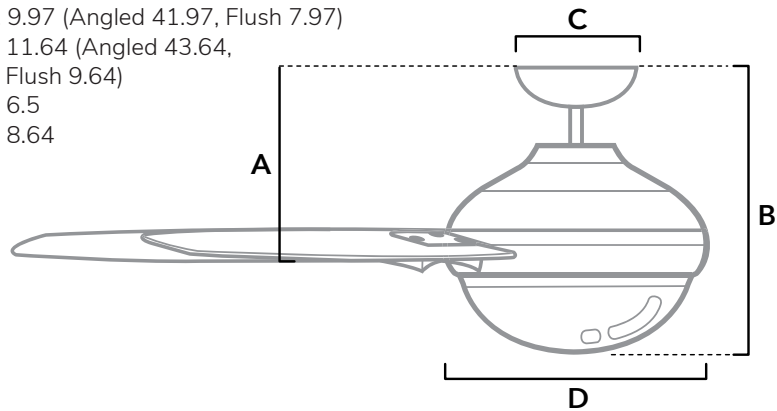

DIMENSIONS

Measured in inches

- A. 9.97 (Angled 41.97, Flush 7.97)
- B. 11.64 (Angled 43.64, Flush 9.64)
- C. 6.5
- D. 8.64

51586 | Matte Silver Body with Matte Silver blades

ADDITIONAL FINISHES

51585 | Matte Black Body with Matte Black blades

FAN SPECIFICATIONS

Motor Type	Reversible	Wire Length	Control Type	Downrod	Location	Blade #	Add'l Sizes
AC	YES	32" (24" Downrod)	Wall Control	2 Included	Damp	3	N/A

AIRFLOW AND LIGHT SPECIFICATIONS

AVG Airflow	Airflow Efficiency	CFM High	Voltage	Bulbs Included	Output Per Bulb	Watts Per Bulb	Bulb Type	Base Type	LED Light Kit	CRI	CCT (Kelvins)	Dimmable
3578	82	5262	120v/60Hz	1	1600	18W	LED	LED	Yes	80	3,000	YES