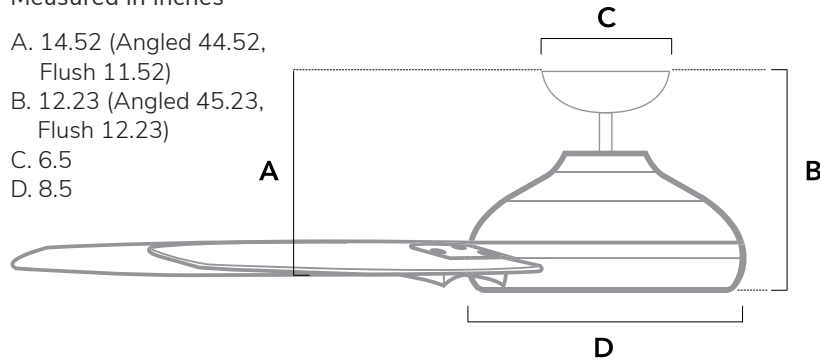

DIMENSIONS

Measured in inches

- A. 14.52 (Angled 44.52, Flush 11.52)
- B. 12.23 (Angled 45.23, Flush 12.23)
- C. 6.5
- D. 8.5

51589 | Matte Silver Body with Matte Silver Blades

ADDITIONAL FINISHES

53436
Matte White Body with Matte White Blades

50001
Matte Bronze Body with Matte Bronze Blades

51590
Matte Black Body with Matte Black Blades

FAN SPECIFICATIONS

Motor Type	Reversible	Wire Length	Control Type	Downrod	Location	Blade #	Add'l Sizes
DC	YES	32" (24" Downrod)	Wall Control	6" Included	Damp	7	72"