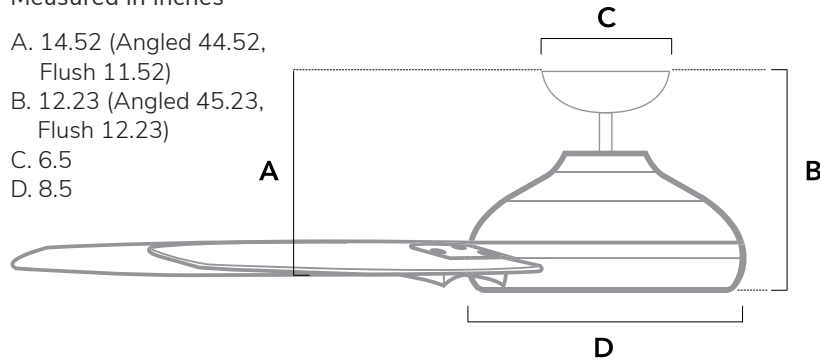

DIMENSIONS

Measured in inches

- A. 14.52 (Angled 44.52, Flush 11.52)
- B. 12.23 (Angled 45.23, Flush 12.23)
- C. 6.5
- D. 8.5

51590 | Matte Black Body with Matte Black Blades

ADDITIONAL FINISHES

51589
Matte Silver Body with Matte Silver Blades

53436
Matte White Body with Matte White Blades

50001
Matte Bronze Body with Matte Bronze Blades

FAN SPECIFICATIONS

Motor Type	Reversible	Wire Length	Control Type	Downrod	Location	Blade #	Add'l Sizes
DC	YES	32" (24" Downrod)	Wall Control	6" Included	Damp	7	72"