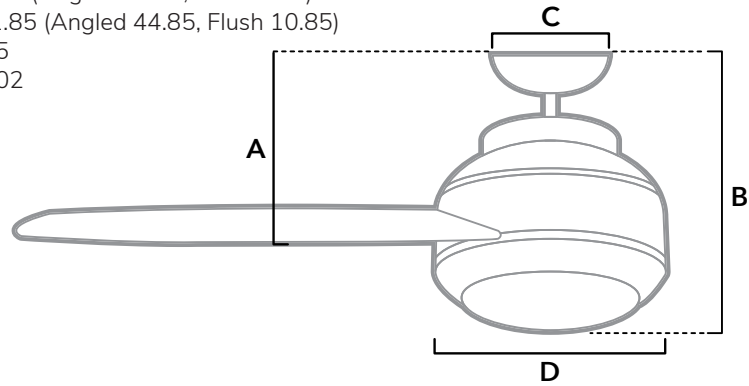

DIMENSIONS

Measured in inches

- A. 9.13 (Angled 42.13, Flush 8.13)
- B. 11.85 (Angled 44.85, Flush 10.85)
- C. 6.5
- D. 9.02

51694 | Matte Black Body with Matte Black blades

ADDITIONAL FINISHES

51697  
Fresh White with Fresh White blades

51696  
Matte Silver Body with Matte Silver blades

FAN SPECIFICATIONS

Motor Type	Reversible	Wire Length	Control Type	Downrod	Location	Blade #	Add'l Sizes
AC	YES	32" (24" Downrod)	Handheld Remote	2 Included	Indoor	5	N/A