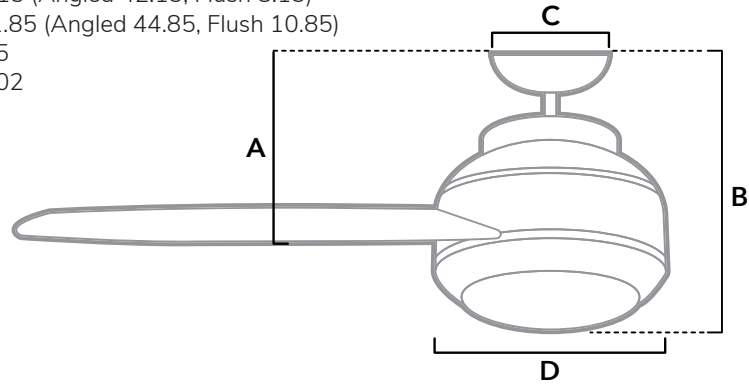

DIMENSIONS

Measured in inches

- A. 9.13 (Angled 42.13, Flush 8.13)
- B. 11.85 (Angled 44.85, Flush 10.85)
- C. 6.5
- D. 9.02

51696 | Matte Silver Body with Matte Silver blades

ADDITIONAL FINISHES

51694
Matte Black Body with Matte Black blades

51697
Fresh White with Fresh White blades

FAN SPECIFICATIONS

Motor Type	Reversible	Wire Length	Control Type	Downrod	Location	Blade #	Add'l Sizes
AC	YES	32" (24" Downrod)	Handheld Remote	2 Included	Indoor	5	N/A